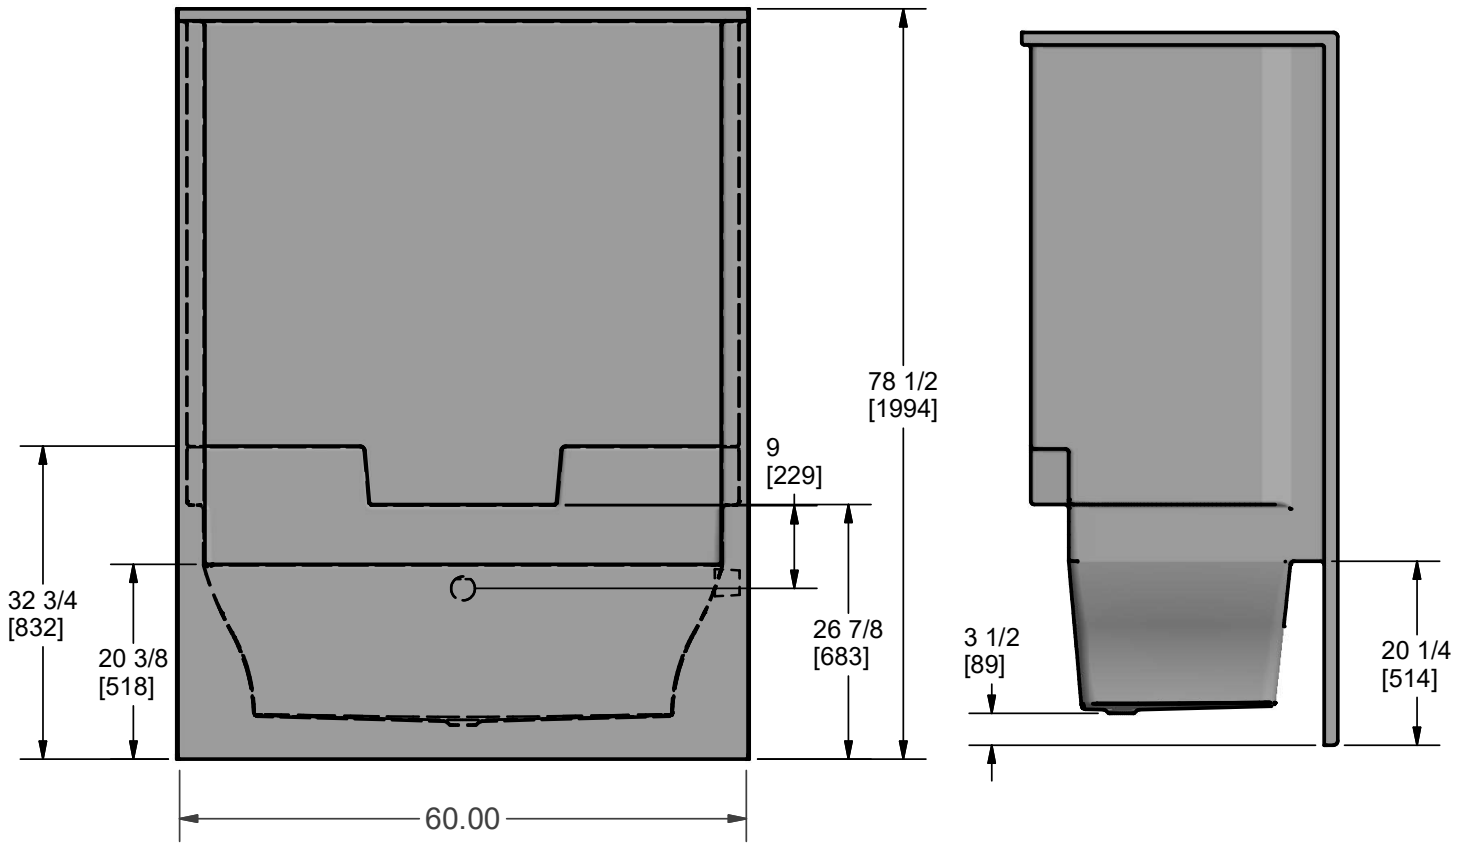

Measurement tolerances $\pm 1/4"$ (6.3mm)

All bathing fixtures comply with the applicable Canadian Standards.

EPA TSCA Title VI Compliant Product.

For installation instructions, please refer to HYTEC.CA

This sheet approximately describes products and equipment manufactured or supplied by Hytec Plumbing Products. Because of ongoing efforts to improve both design and quality, products and equipment actually furnished may differ without prior notice.

Hytec Plumbing Products

(Division of Kohler Canada Co.)
4150 Spallumcheen Dr, Armstrong BC V0E 1B6
Ph. (800) 871-8311 (250) 546-3196 Fax (250)
546-3170