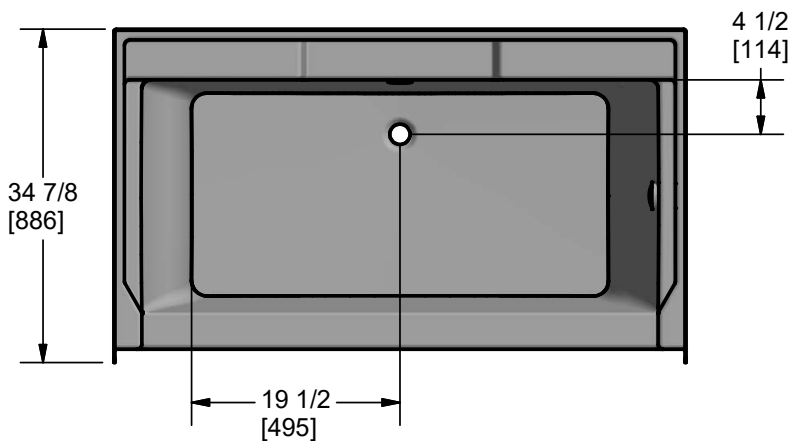

Measurement tolerances $\pm 1/4"$ (6.3mm)

All bathing fixtures comply with the applicable Canadian Standards.

EPA TSCA Title VI Compliant Product.

For installation instructions, please refer to HYTEC.CA

This sheet approximately describes products and equipment manufactured or supplied by Hytec Plumbing Products. Because of ongoing efforts to improve both design and quality, products and equipment actually furnished may differ without prior notice.

Hytec Plumbing Products

(Division of Kohler Canada Co.)
4150 Spallumcheen Dr, Armstrong BC V0E 1B6
Ph. (800) 871-8311 (250) 546-3196 Fax (250)
546-3170